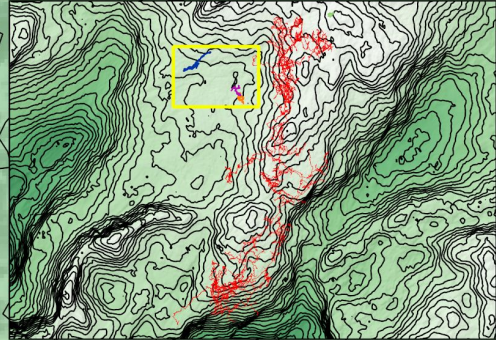

# Extent of Balkonhohle discovered in 2017 (plan)

Extent of Balkonhohle  
discovered in 2018  
(plan)

# Extent of Balkonhohle discovered in 2017 (elevation)

Extent of Balkonhohle  
discovered in 2018  
(elevation)

**Legend**

**Centreline Data**

- SMK System
- Unconnected Entrances
- Homecoming
- GSH
- Fischtgesicht

# Extent of Homecoming and Fischgesicht discovered in 2017 (plan)

Extent of Homecoming  
and Fischgesicht  
discovered in 2018  
(plan)