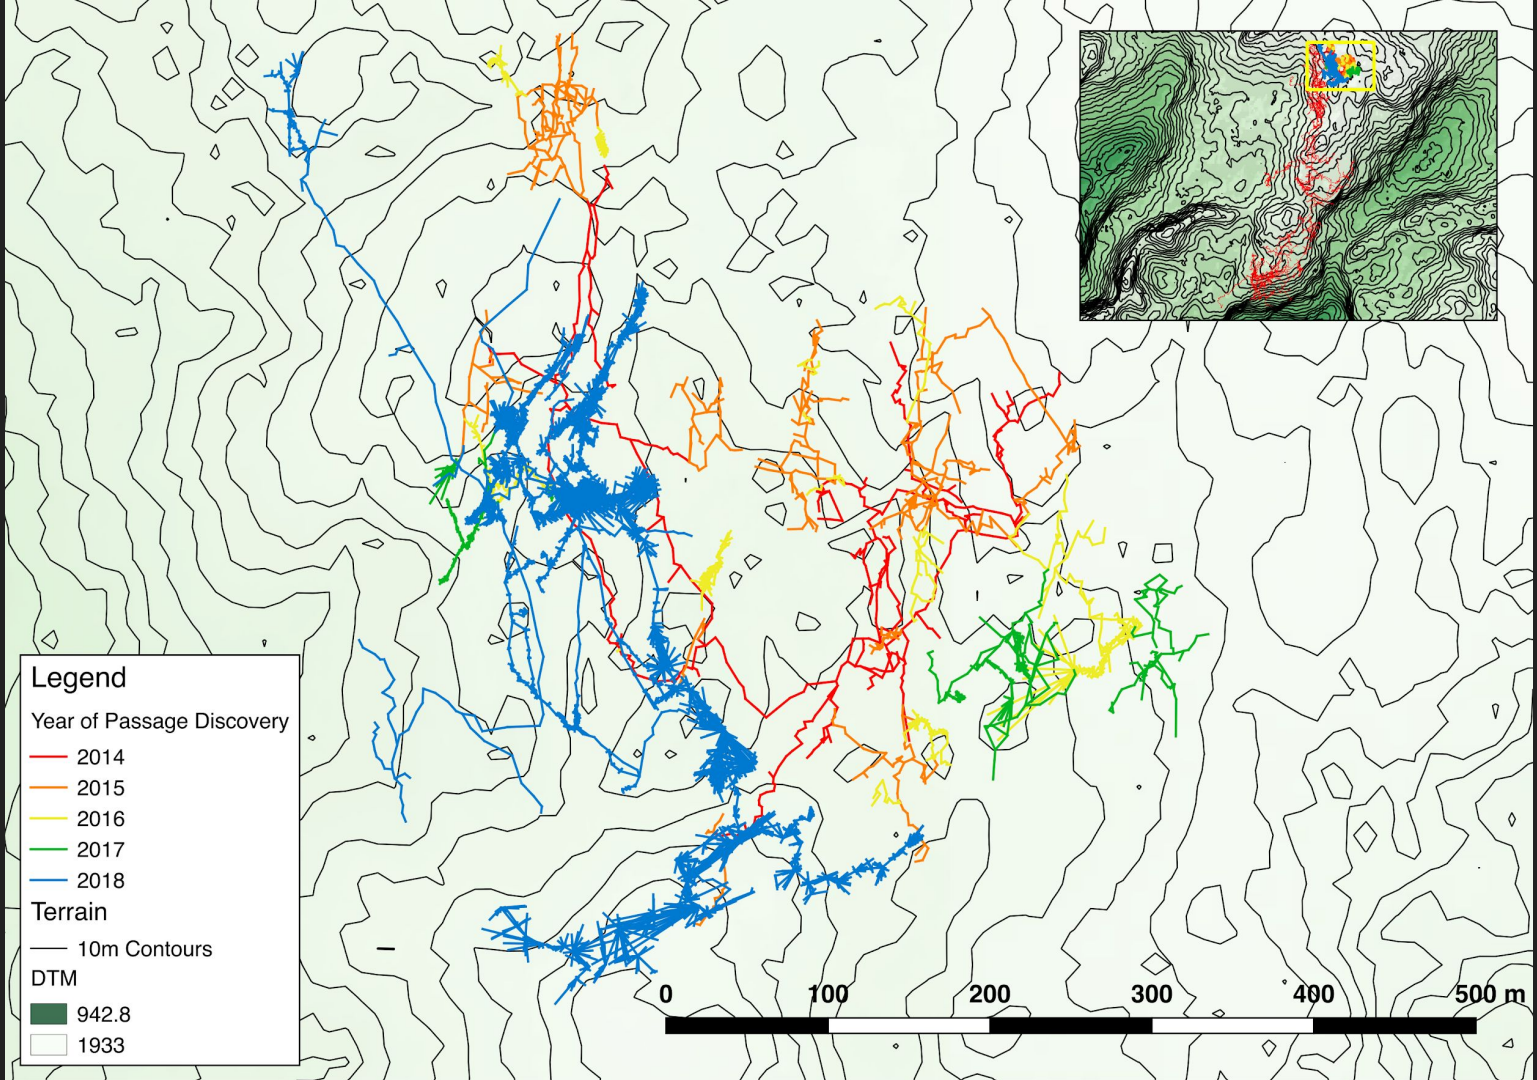

#### DTM

- 942.8
- 1933

Extent of  
Tunnockschacht  
discovered in 2017  
(plan)

Extent of  
Tunnockschacht  
discovered in 2018  
(plan)

Extent of  
Tunnockschacht  
discovered in 2017  
(elevation)

Extent of  
Tunnockschacht  
discovered in 2018  
(elevation)

# Extent of Balkonhohle discovered in 2017 (plan)

Extent of Balkonhohle  
discovered in 2018  
(plan)

# Extent of Homecoming and Fischgesicht discovered in 2017 (plan)

Extent of Homecoming  
and Fischgesicht  
discovered in 2018  
(plan)

# Extent of Homecoming and Fischgesicht discovered in 2017 (elevation)