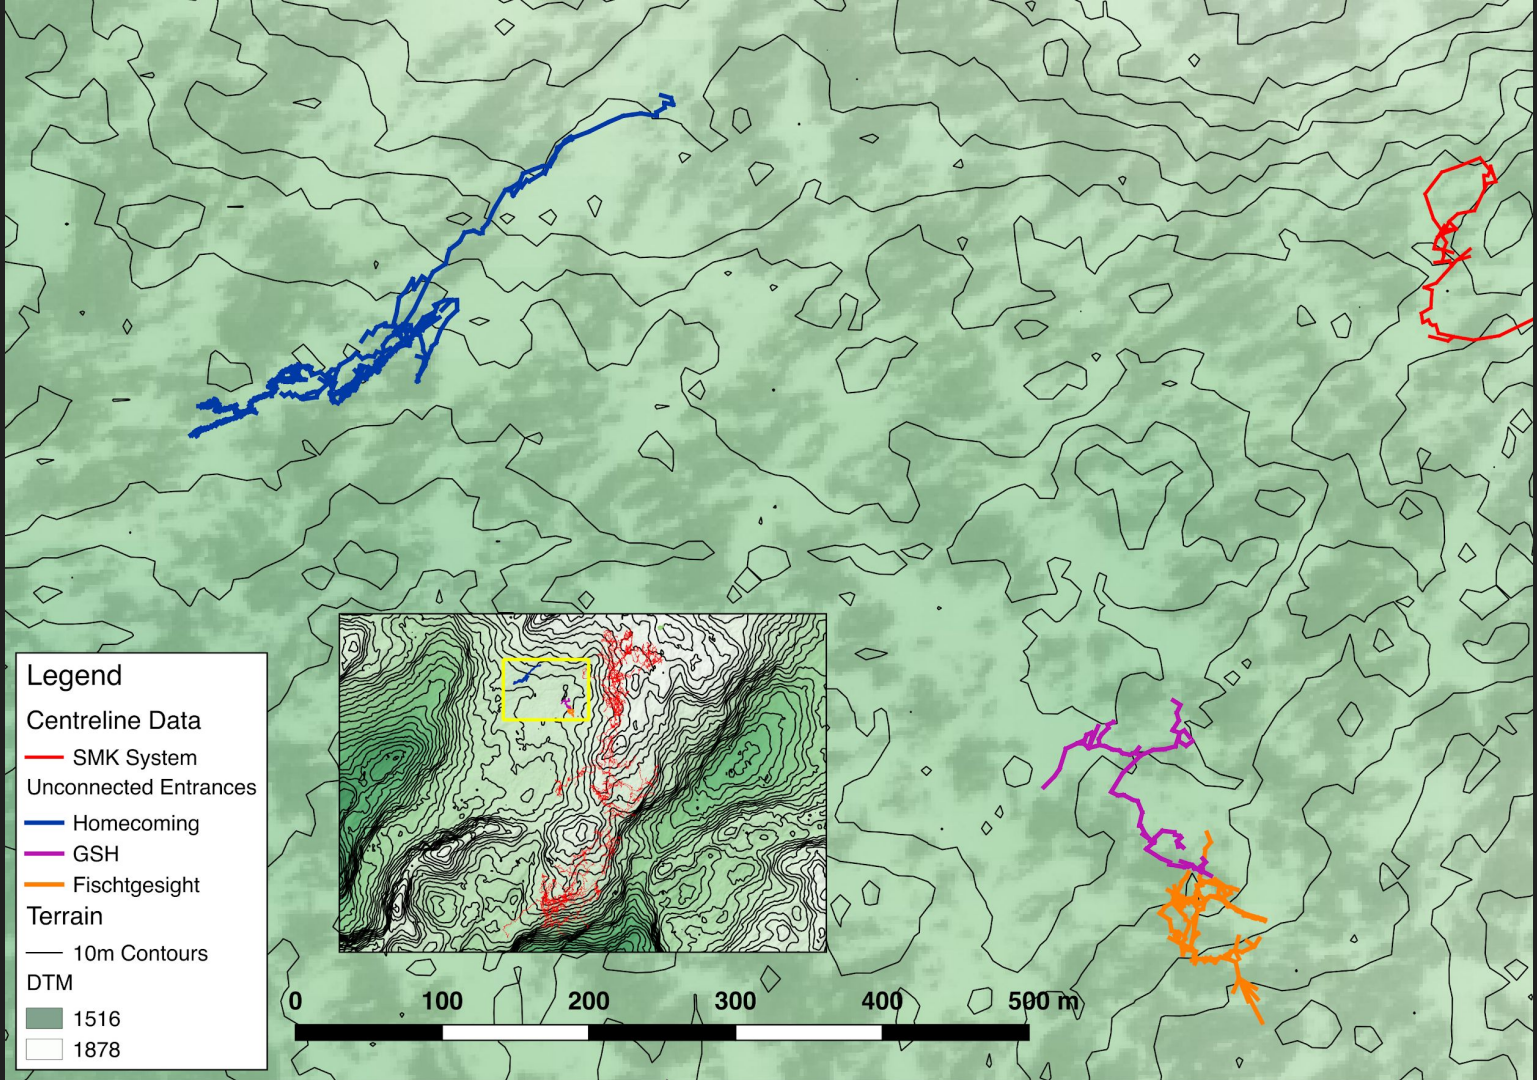

# Extent of Balkonhohle discovered in 2017 (elevation)

Extent of Balkonhohle  
discovered in 2018  
(elevation)

**Legend**

**Centreline Data**

- SMK System
- Unconnected Entrances
- Homecoming
- GSH
- Fischtgesicht

# Extent of Homecoming and Fischgesicht discovered in 2017 (plan)

Extent of Homecoming  
and Fischgesicht  
discovered in 2018  
(plan)

# Extent of Homecoming and Fischgesicht discovered in 2017 (elevation)

# Extent of Homecoming and Fischgesicht discovered in 2018 (elevation)