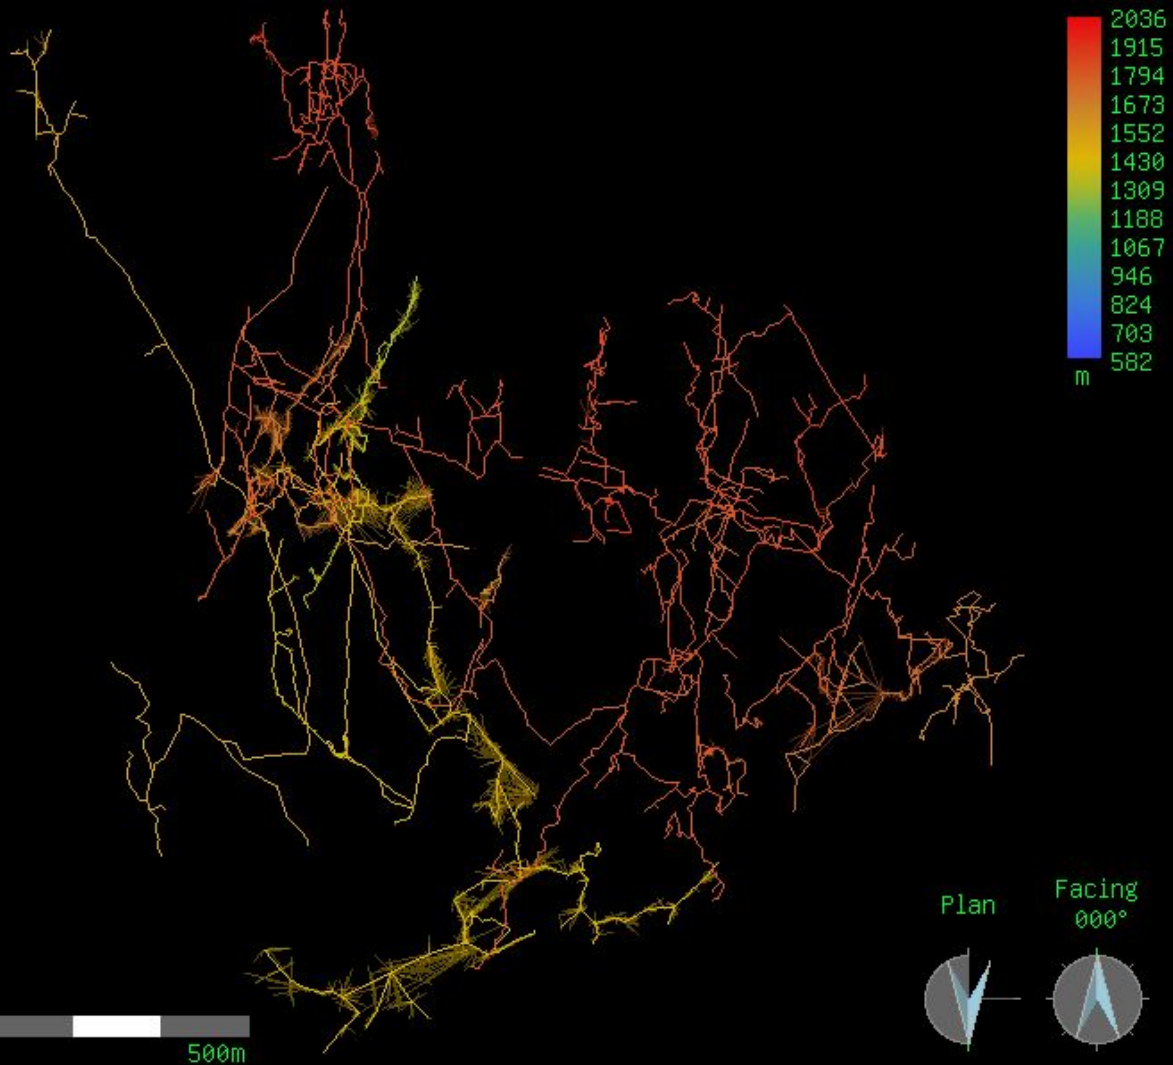

#### DTM

- 942.8
- 1933

Extent of  
Tunnockschacht  
discovered in 2017  
(plan)

Extent of  
Tunnockschacht  
discovered in 2018  
(plan)

Extent of  
Tunnockschacht  
discovered in 2017  
(elevation)

Extent of  
Tunnockschacht  
discovered in 2018  
(elevation)

# Extent of Balkonhohle discovered in 2017 (plan)

Extent of Balkonhohle  
discovered in 2018  
(plan)

# Extent of Homecoming and Fischgesicht discovered in 2017 (plan)

Extent of Homecoming  
and Fischgesicht  
discovered in 2018  
(plan)

# Extent of Homecoming and Fischgesicht discovered in 2017 (elevation)