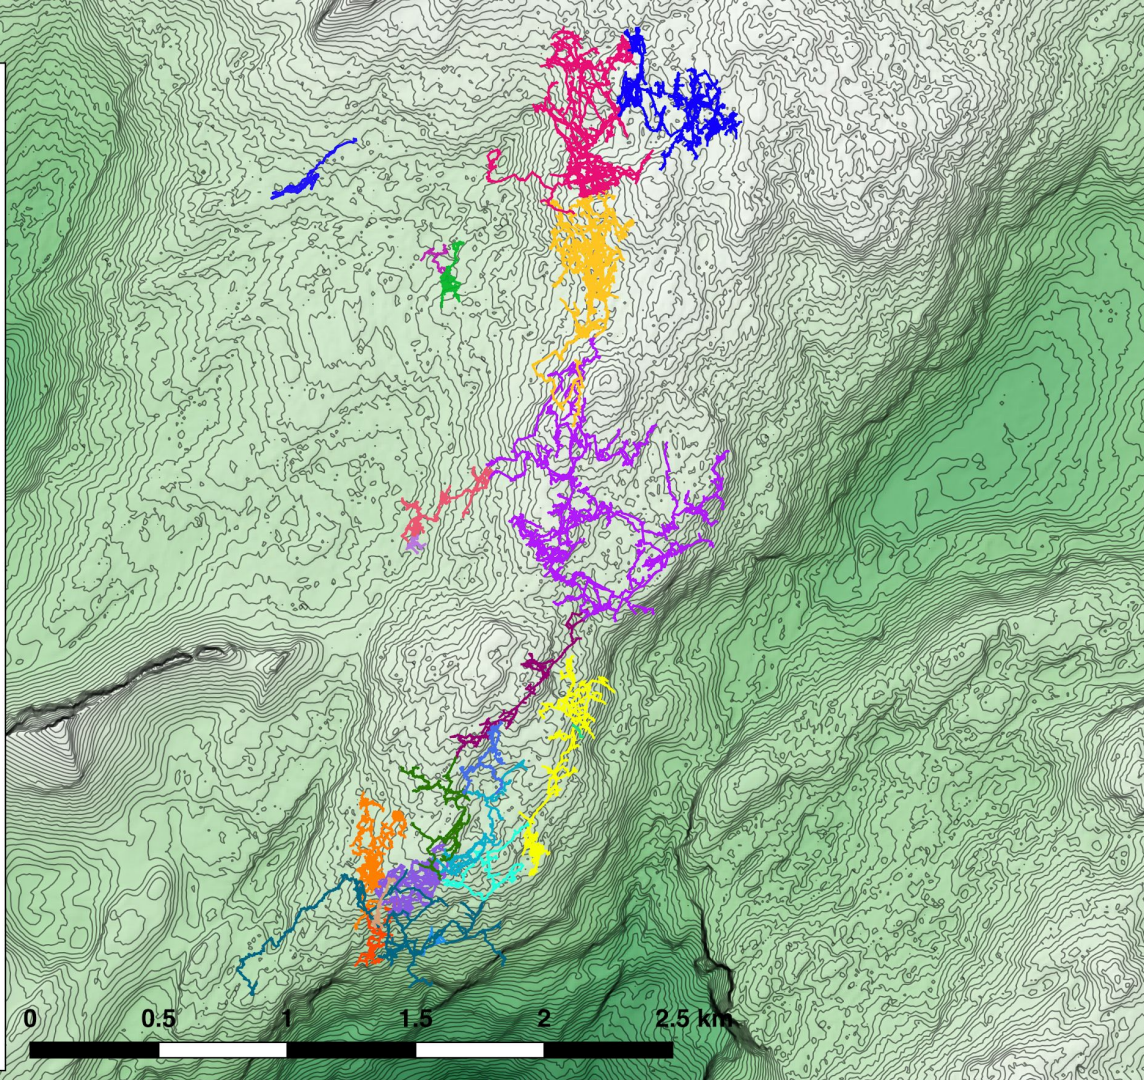

#### SMK System

- 264 - Balkonhöhle
- 258 - Tunnockschacht
- 204 - Steinbrückenhöhle
- 161 - Kaninchenhöhle
- 107 - Gemsehöhle
- 83
- 136
- 40 - Eishöhle
- 216
- 158
- 144
- 143
- 78
- 88
- 41 - Stellerweghöhle
- 115
- 142
- 32
- 87

#### DTM

- 942.8
- 1933

Extent of  
Tunnockschacht  
discovered in 2017  
(plan)

Extent of  
Tunnockschacht  
discovered in 2018  
(plan)

Extent of  
Tunnockschacht  
discovered in 2017  
(elevation)

Extent of  
Tunnockschacht  
discovered in 2018  
(elevation)

# Extent of Balkonhohle discovered in 2017 (plan)

Extent of Balkonhohle  
discovered in 2018  
(plan)