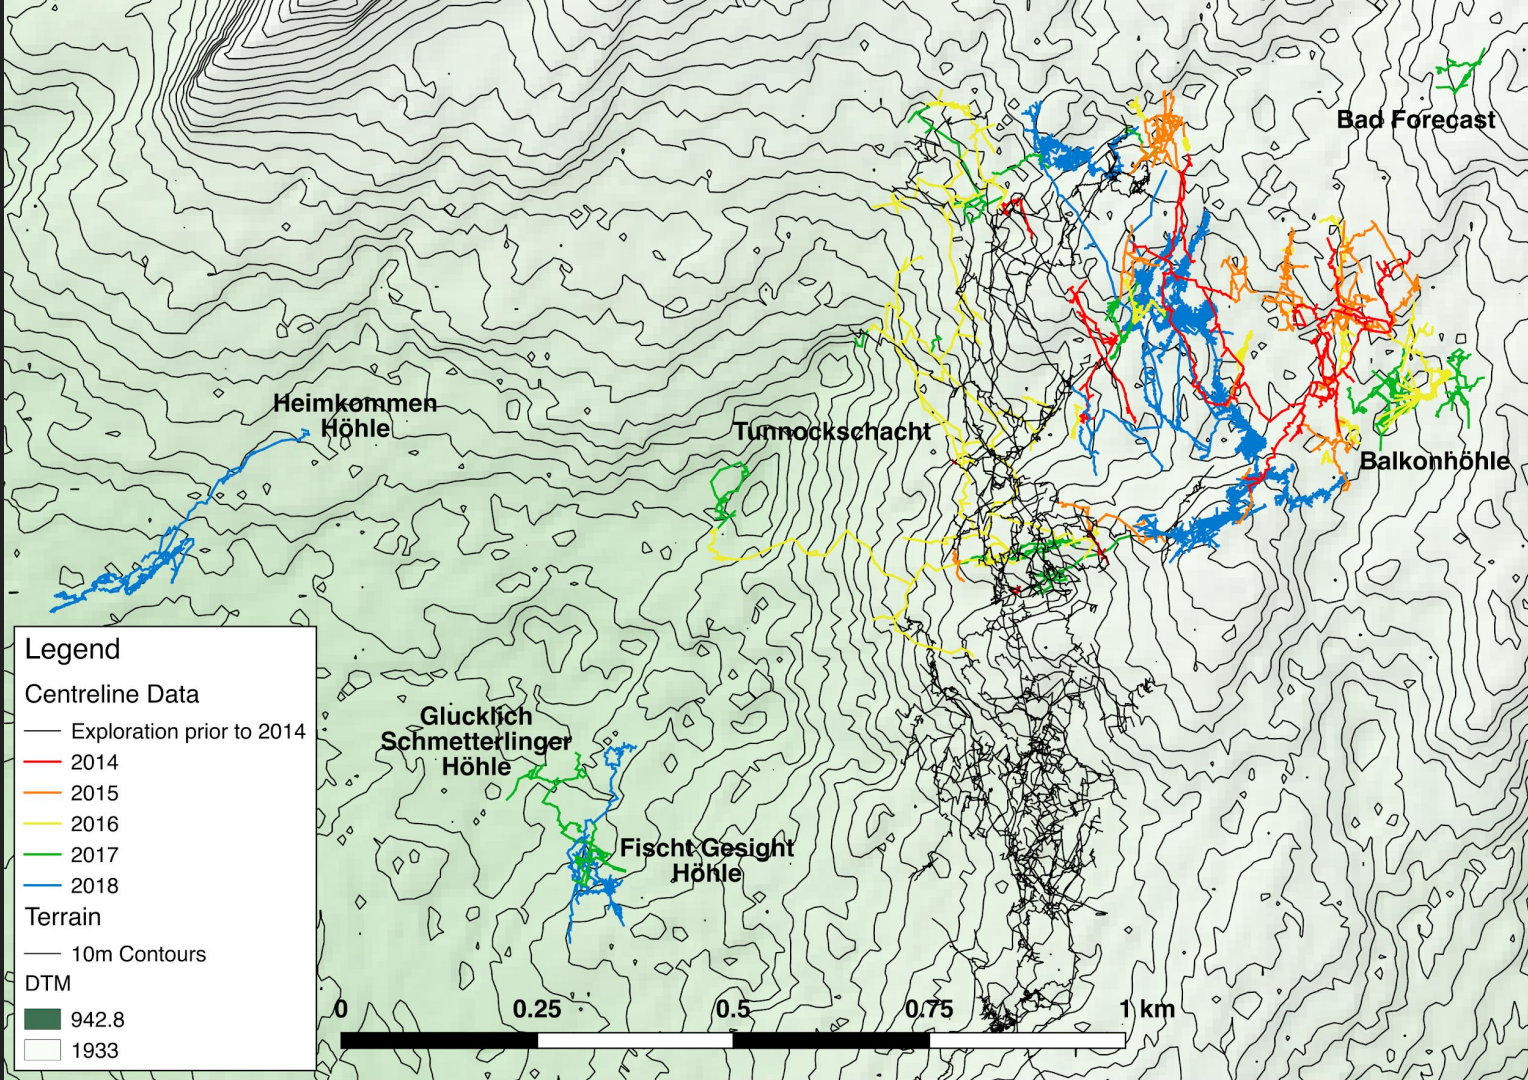

# Extent of discovered cave in 2017 (plan)

# Extent of discovered cave in 2018 (plan)

## The SMK System as of 2018

- Total processed survey length so far: 131.98km
- New length from 2018 extensions: 5.7km

2