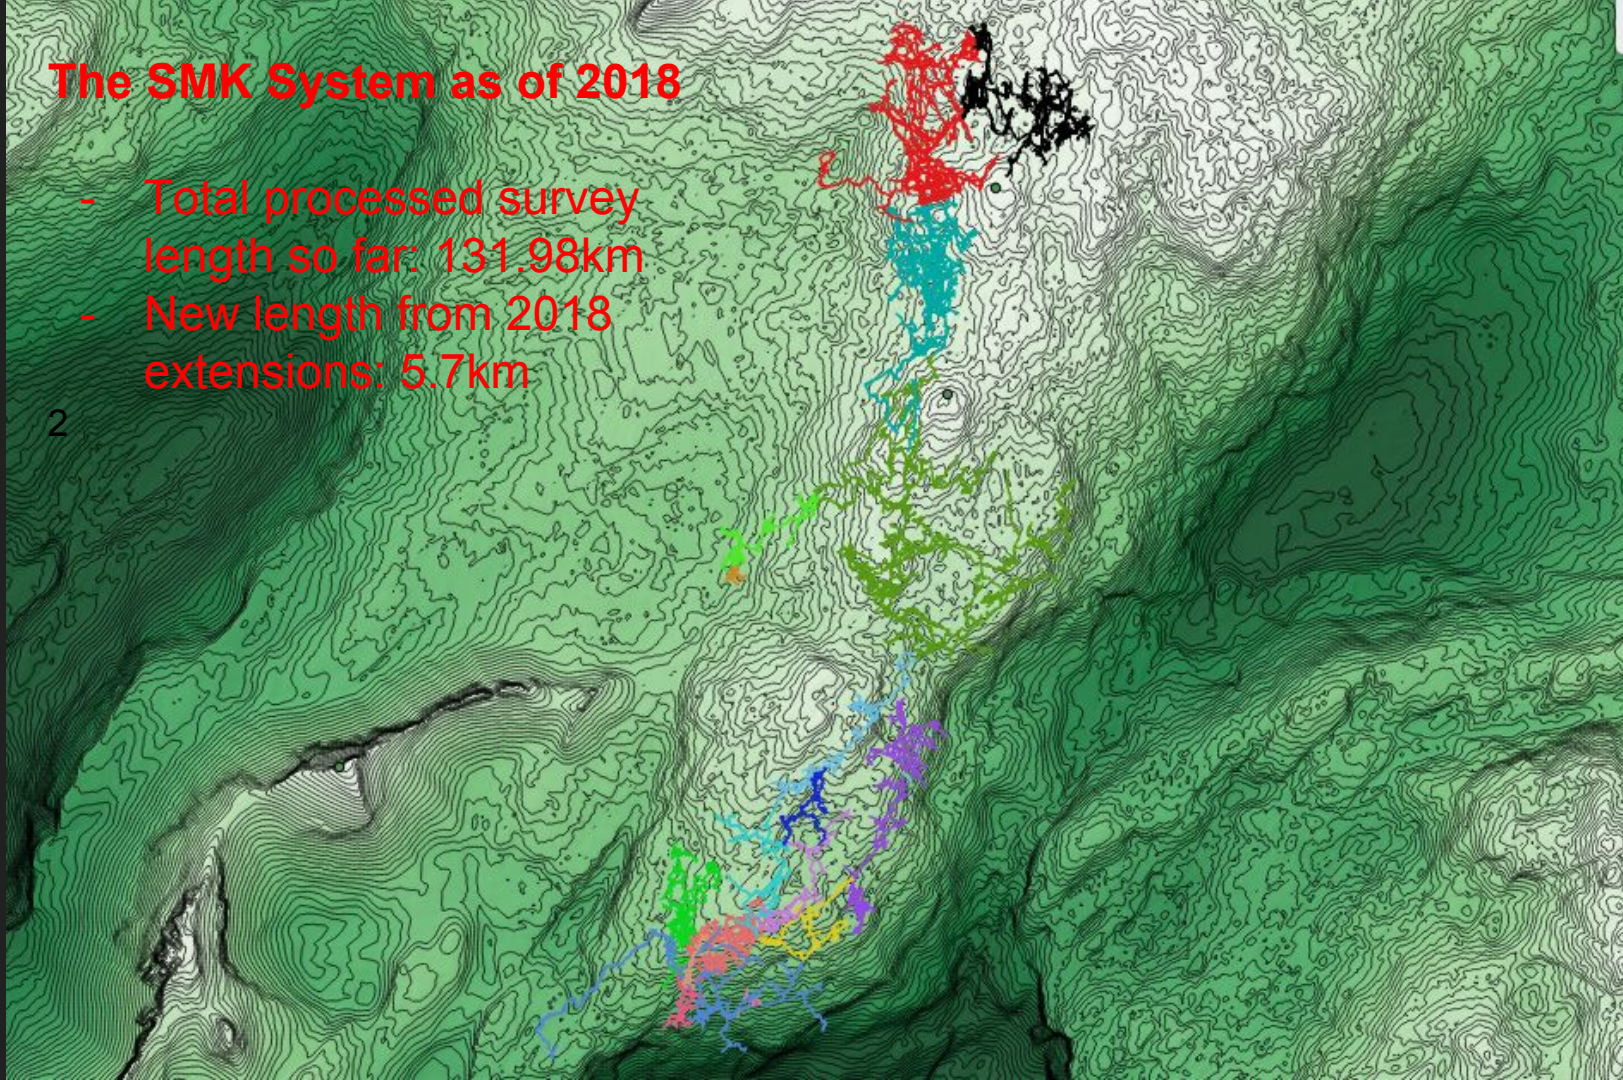

# Extent of discovered cave in 2018 (plan)

# Extent of discovered cave in 2017 (elevation)

Elevation 00° Facing 135°

# Extent of discovered cave in 2018 (elevation)

## The SMK System as of 2018

- Total processed survey length so far: 131.98km
- New length from 2018 extensions: 5.7km

2