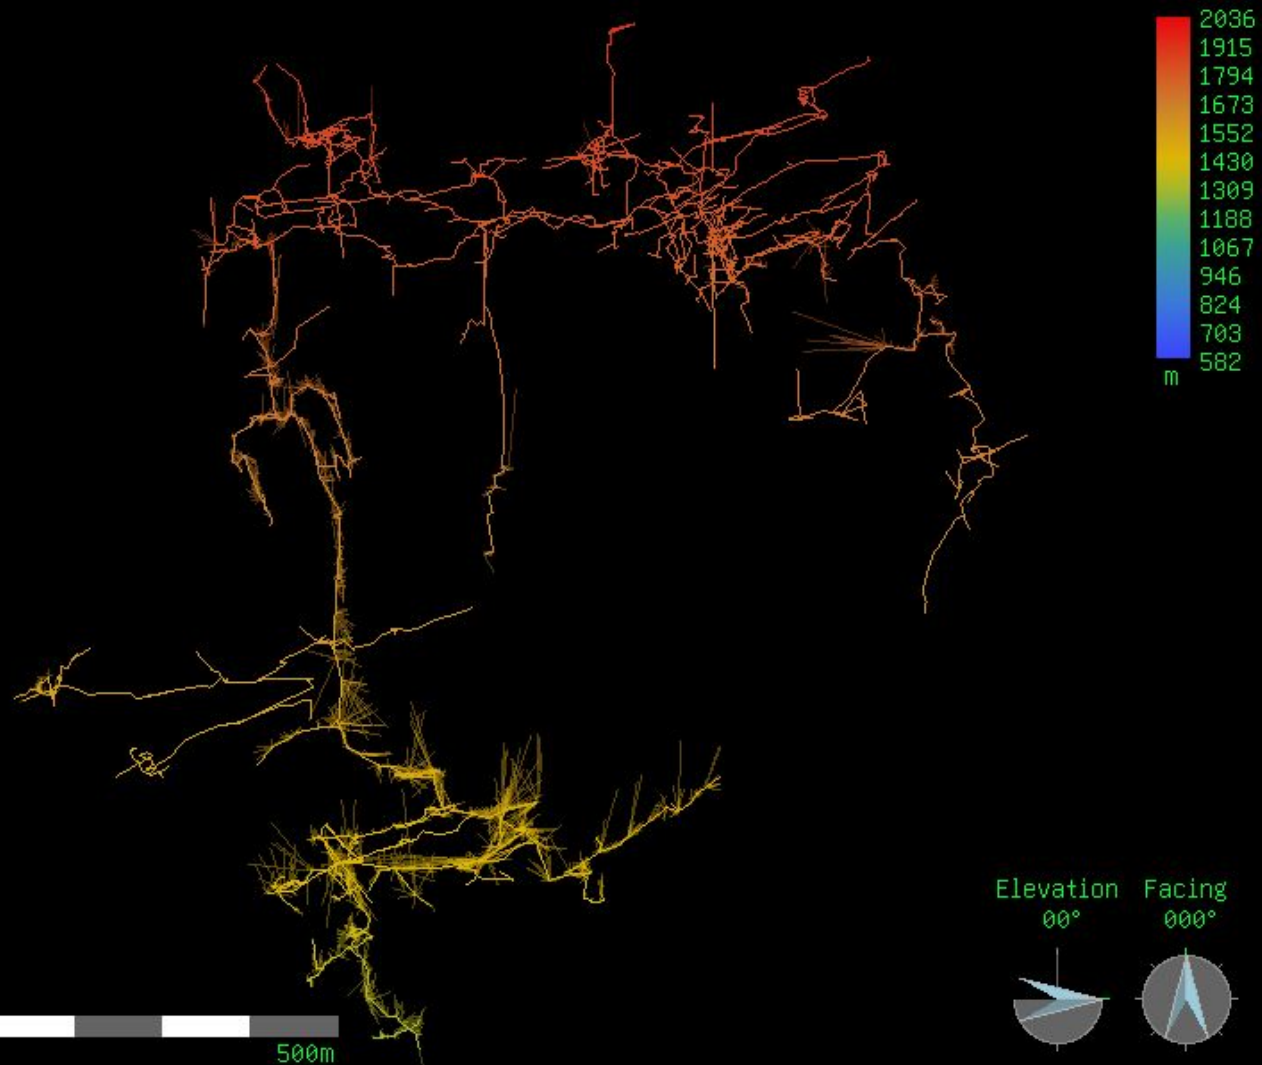

# Extent of Balkonhohle discovered in 2017 (plan)

Extent of Balkonhohle  
discovered in 2018  
(plan)

# Extent of Balkonhohle discovered in 2017 (elevation)

Extent of Balkonhohle  
discovered in 2018  
(elevation)

**Legend**

**Centreline Data**

- SMK System
- Unconnected Entrances
- Homecoming
- GSH
- Fischtgesicht

# Extent of Homecoming and Fischgesicht discovered in 2017 (plan)

Extent of Homecoming  
and Fischgesicht  
discovered in 2018  
(plan)

# Extent of Homecoming and Fischgesicht discovered in 2017 (elevation)