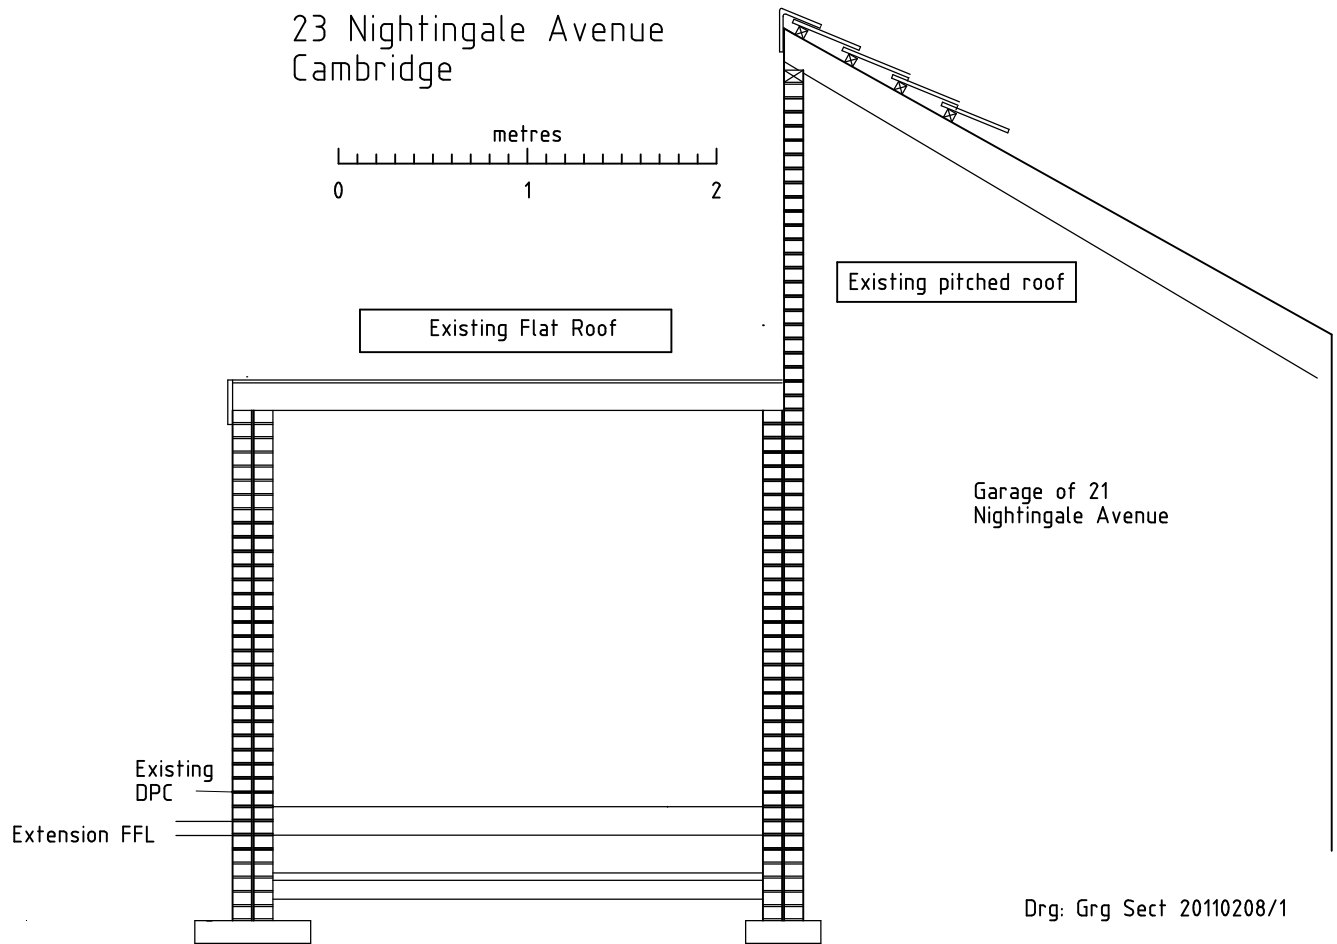

Existing Garage Section

23 Nightingale Avenue
Cambridge

View from South

Drg: Grg Sect 20110208/1